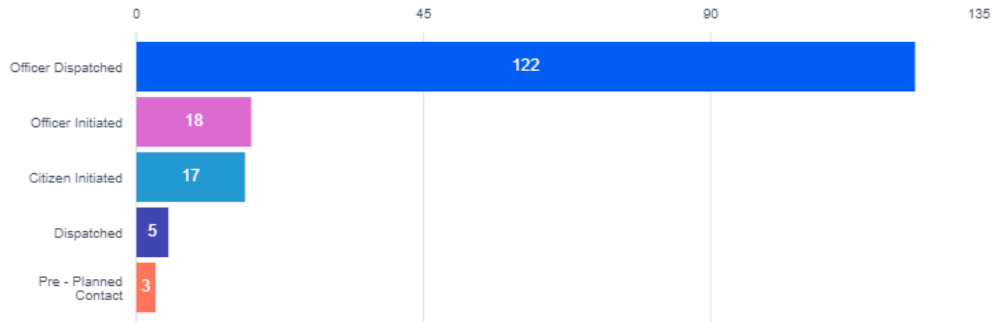

Use of Force

PDF snapshot report as prepared by Benchmark Analytics on 02-26-2024

Completed Use of Force Reports: **153**

Primary Officers in Use of Force Reports: **81**

Reports and Incidents

Use of Force Report Trend

Officer Force Applied

Reasons for Interaction

Subject Actions Led to Force

Subject Race

● Asian/Pacific Islander ● Black Or African American ● Hispanic ● Two or More Races ● Unknown ● White