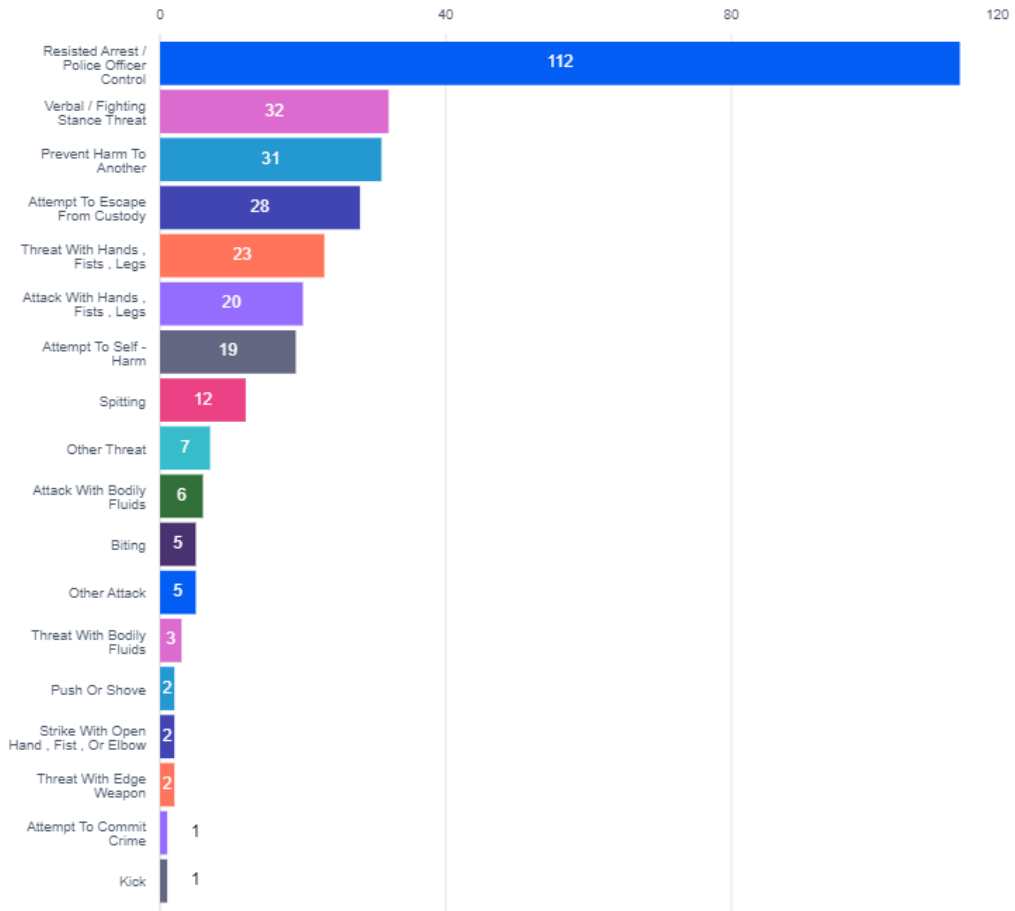

Use of Force

PDF snapshot report as prepared by Benchmark Analytics on 02-26-2024

Completed Use of Force Reports: **153**

Primary Officers in Use of Force Reports: **81**

Reports and Incidents

Use of Force Report Trend

Officer Force Applied

Reasons for Interaction

Subject Actions Led to Force

Subject Race

● Asian/Pacific Islander ● Black Or African American ● Hispanic ● Two or More Races ● Unknown ● White