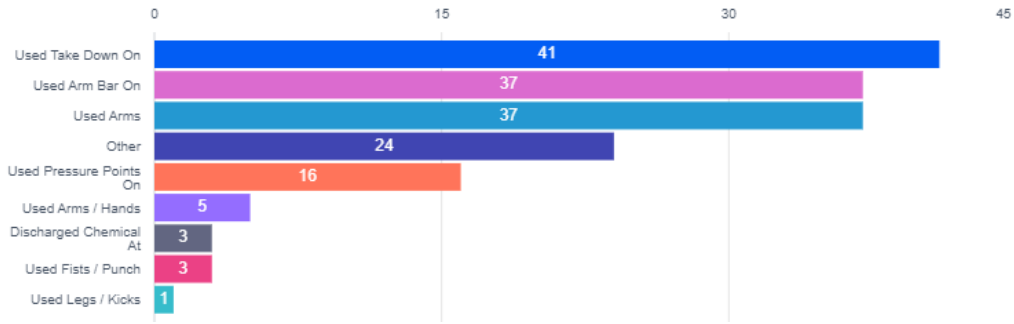

Use of Force

PDF snapshot report as prepared by Benchmark Analytics on 02-26-2024

Completed Use of Force Reports: **153**

Primary Officers in Use of Force Reports: **81**

Reports and Incidents

Use of Force Report Trend

Officer Force Applied

Reasons for Interaction

Subject Actions Led to Force

Subject Race

● Asian/Pacific Islander ● Black Or African American ● Hispanic ● Two or More Races ● Unknown ● White