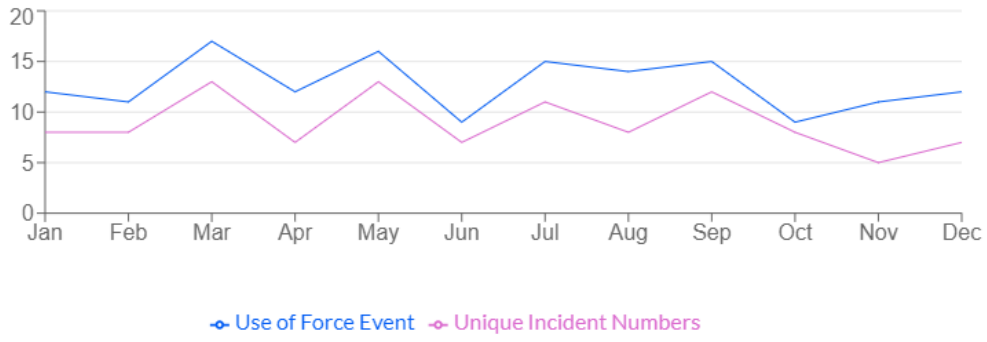

Use of Force

PDF snapshot report as prepared by Benchmark Analytics on 02-26-2024

Completed Use of Force Reports: **153**

Primary Officers in Use of Force Reports: **81**

Reports and Incidents

Use of Force Report Trend

Officer Force Applied

Reasons for Interaction

Subject Actions Led to Force

Subject Race

● Asian/Pacific Islander ● Black Or African American ● Hispanic ● Two or More Races ● Unknown ● White